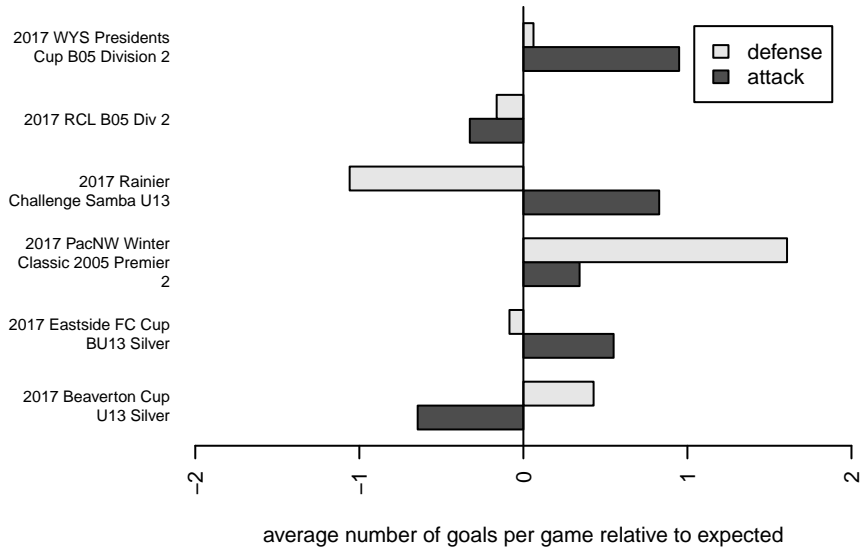

Eastside FC Blue B05

Eastside FC
 Preston, WA
 B05 total strength=913
 attack=1.92 defense=1.14
 fall league = RCL B05 Div 2

alt names used:
 Eastside FC B05 Blue
 Eastside FC B05 Blue
 Eastside FC B05 Blue C
 EFC-WA B05 Blue
 Eastside FC B05 Blue
 Eastside FC B05 Blue C

Venues played:
 2016 WYS Presidents Cup B05 Division 2
 2017 Rainier Challenge Samba U13
 2017 Beaverton Cup U13 Silver
 2017 Eastside FC Cup BU13 Silver
 2017 RCL B05 Div 2
 2017 PacNW Winter Classic 2005 Premier 2
 2017 WYS Presidents Cup B05 Division 2

**attack and defense variance (black dot)
relative to other teams
and top 10 in region**

**attack and defense rating
relative to others at age
and all opponents in last 13 months**

Performance relative to 13 month average