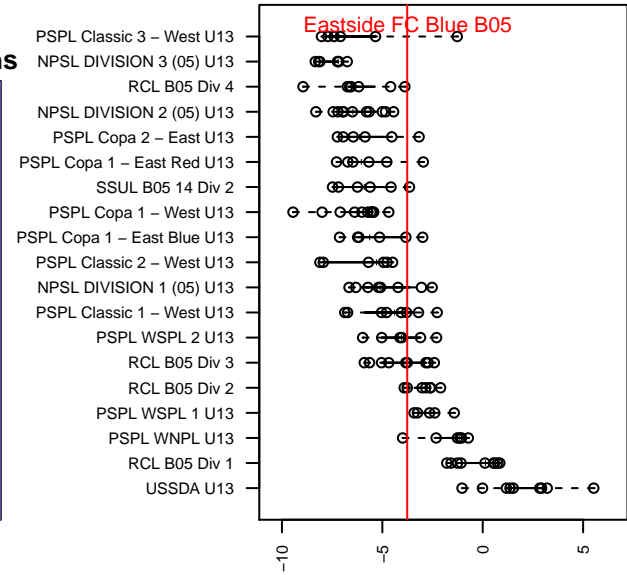

Eastside FC Blue B05

Eastside FC
 Preston, WA
 B05 total strength=913
 attack=1.92 defense=1.14
 fall league = RCL B05 Div 2

alt names used:
 Eastside FC B05 Blue
 Eastside FC B05 Blue
 Eastside FC B05 Blue C
 EFC-WA B05 Blue
 Eastside FC B05 Blue
 Eastside FC B05 Blue C

**attack and defense variance (black dot)
relative to other teams
and top 10 in region**

**attack and defense rating
relative to others at age
and all opponents in last 13 months**

Performance relative to 13 month average