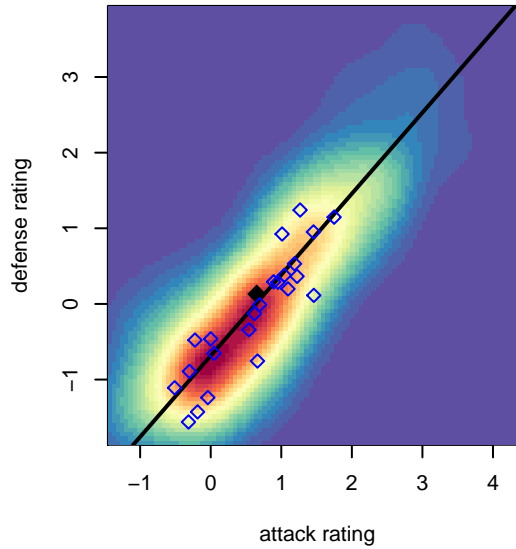

Eastside FC Blue B05

Eastside FC
 Preston, WA
 B05 total strength=913
 attack=1.92 defense=1.14
 fall league = RCL B05 Div 2

alt names used:
 Eastside FC B05 Blue
 Eastside FC B05 Blue
 Eastside FC B05 Blue C
 EFC-WA B05 Blue
 Eastside FC B05 Blue
 Eastside FC B05 Blue C

**attack and defense variance (black dot)
relative to other teams
and top 10 in region**

**attack and defense rating
relative to others at age
and all opponents in last 13 months**

Performance relative to 13 month average