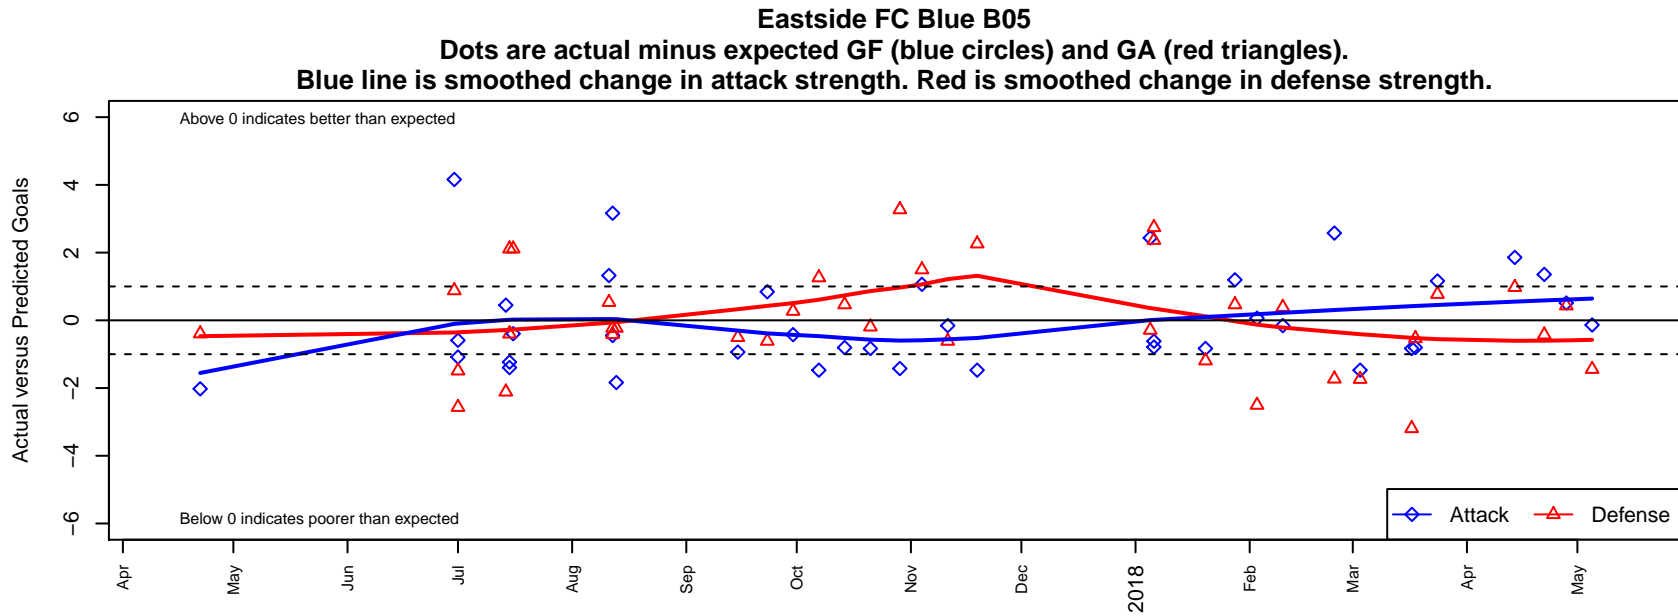

Eastside FC Blue B05

Eastside FC
 Preston, WA
 B05 total strength=913
 attack=1.92 defense=1.14
 fall league = RCL B05 Div 2

alt names used:
 Eastside FC B05 Blue
 Eastside FC B05 Blue
 Eastside FC B05 Blue C
 EFC-WA B05 Blue
 Eastside FC B05 Blue
 Eastside FC B05 Blue C

**attack and defense variance (black dot)
relative to other teams
and top 10 in region**

**attack and defense rating
relative to others at age
and all opponents in last 13 months**

Performance relative to 13 month average