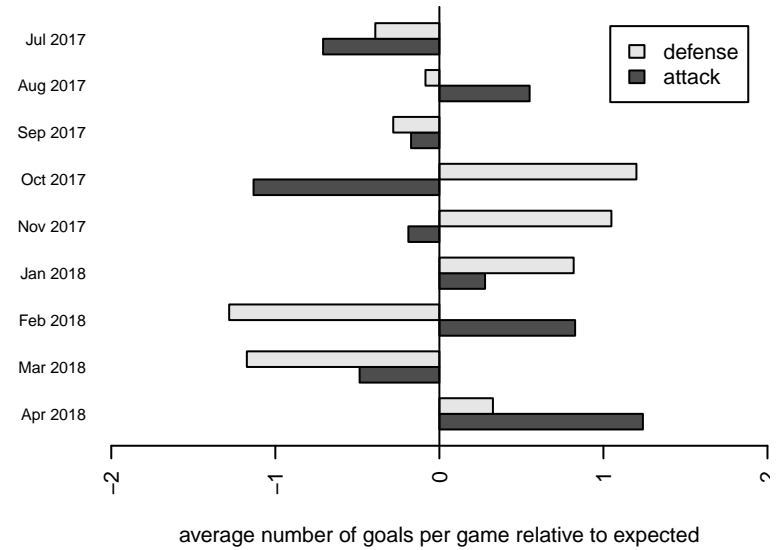

Performance relative to 13 month average