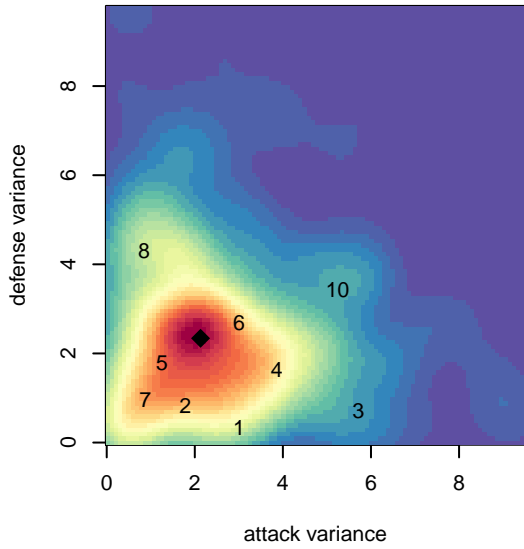

Eastside FC Blue B05

Eastside FC
 Preston, WA
 B05 total strength=913
 attack=1.92 defense=1.14
 fall league = RCL B05 Div 2

alt names used:
 Eastside FC B05 Blue
 Eastside FC B05 Blue
 Eastside FC B05 Blue C
 EFC-WA B05 Blue
 Eastside FC B05 Blue
 Eastside FC B05 Blue C

**attack and defense variance (black dot)
relative to other teams
and top 10 in region**

**attack and defense rating
relative to others at age
and all opponents in last 13 months**

Performance relative to 13 month average